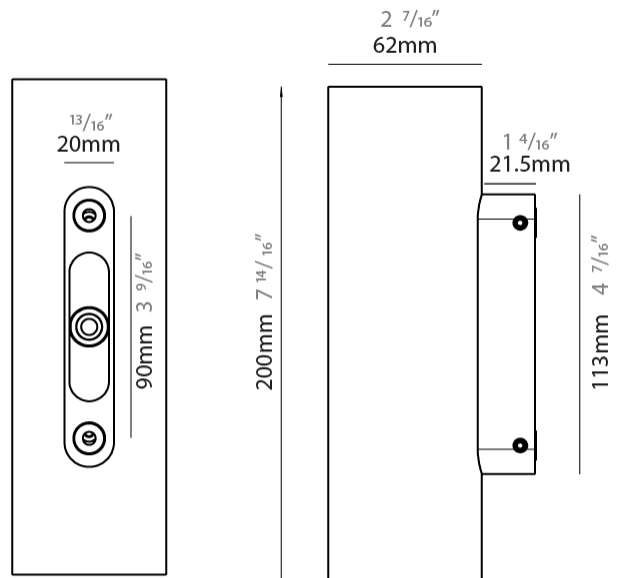

1. To build a product code in our configurator select the specify button on the base model # product page
2. To build a manual product code on this datasheet choose from the options listed below in blue font and add the suffix to the base model #

GENERAL

Series: Tracer
Subseries: Tracer 60
Brand: Unonovesette
Division: Exterior
Mounting Type: Surface
Mounting Location: Wall
Subcategory: Wall Effect

PHYSICAL

Shape: Cylinder
Diameter (mm): 62
Diameter (in): 2 7/16
Height (mm): 200
Depth (mm): 83.5
Height (in): 7 7/8
Depth (in): 3 5/16
Light Distribution: Direct / Indirect
Weight (kg): 1.35
Weight (lbs): 2.98
Diffuser: Extra clear tempered glass 2mm
Fixture Finish: WHI / BLK / ASB
Fixture Material: Brass
Cable Details: 350mm NS20N PCP 2x0.5 mm2

ELECTRICAL

Lamp Type: LED
Input Wattage (W): 12.5
Total Output Wattage (W): 10
Dimming: Non-Dimming / Phase Dimming (120Vac only) / 0-10V Dimming
Driver Included: No
Driver Location: Remote
Driver Type: Constant Voltage - 120 / 277
Driver Class: Class 2
Input Voltage (V): 120 - 277
Output Voltage (V): 24

LED

Color Temperature (°K): 2700 / 3000 / 4000
Max. Delivered Lumen (lm): 1030 (3000K)
CRI: >90 CRI
Lamp Life (hrs): 100000
Upon Request: Dim to Warm

OPTICAL

Optic®: 1010 / 1030 / 1050 / 101045 / 3030 / 3050 / 301045 / 5050 / 501045 / 10451045

RATINGS AND CERTIFICATIONS

Certified By: Certified for North American Standards
IP rating: IP66
IK Rating: IK08