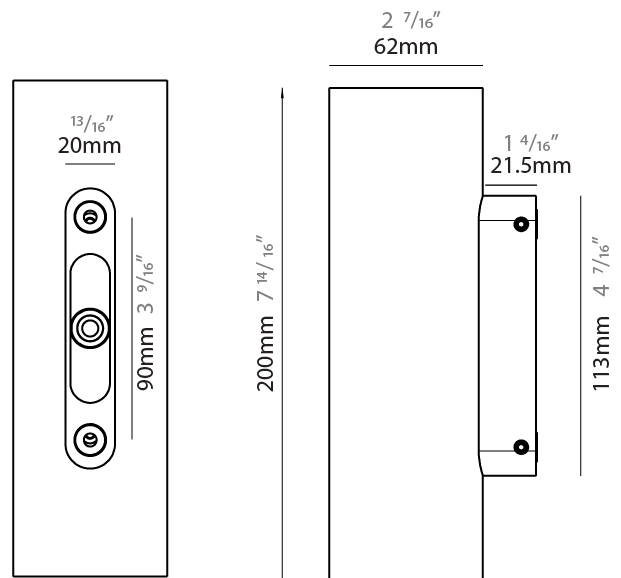

1. To build a product code in our configurator select the specify button on the base model # product page
2. To build a manual product code on this datasheet choose from the options listed below in blue font and add the suffix to the base model #

GENERAL

Series: Tracer
Subseries: Tracer 60
Brand: Unonovesette
Division: Exterior
Mounting Type: Surface
Mounting Location: Wall
Subcategory: Wall Effect

PHYSICAL

Shape: Cylinder
Diameter (mm): 62
Diameter (in): 2 7/16
Height (mm): 200
Depth (mm): 83.5
Height (in): 7 7/8
Depth (in): 3 3/16
Light Distribution: Direct / Indirect
Weight (kg): 1.35
Weight (lbs): 2.98
Diffuser: Extra clear tempered glass 2mm
Fixture Finish: WHI / BLK / ASB
Fixture Material: Brass
Cable Details: 350mm NS20N PCP 2x0.5 mm2

ELECTRICAL

Lamp Type: LED
Input Wattage (W): 19.6
Total Output Wattage (W): 16.7
Dimming: Non-Dimming / Phase Dimming (120Vac only) / 0-10V Dimming
Driver Included: No
Driver Location: Remote
Driver Type: Constant Voltage - Universal
Driver Class: Class 2
Input Voltage (V): 120 - 277
Output Voltage (V): 24

LED

Color Temperature (°K): 2700 / 3000 / 4000
Max. Delivered Lumen (lm): 1440 (3000K)
CRI: >90 CRI
Lamp Life (hrs): 100000
Upon Request: Dim to Warm

OPTICAL

Optic*: 1010 / 1030 / 1050 / 101045 / 3030 / 3050 / 301045 / 5050 / 501045 / 10451045

RATINGS AND CERTIFICATIONS

Certified By: Certified for North American Standards
IP rating: IP66
IK Rating: IK08